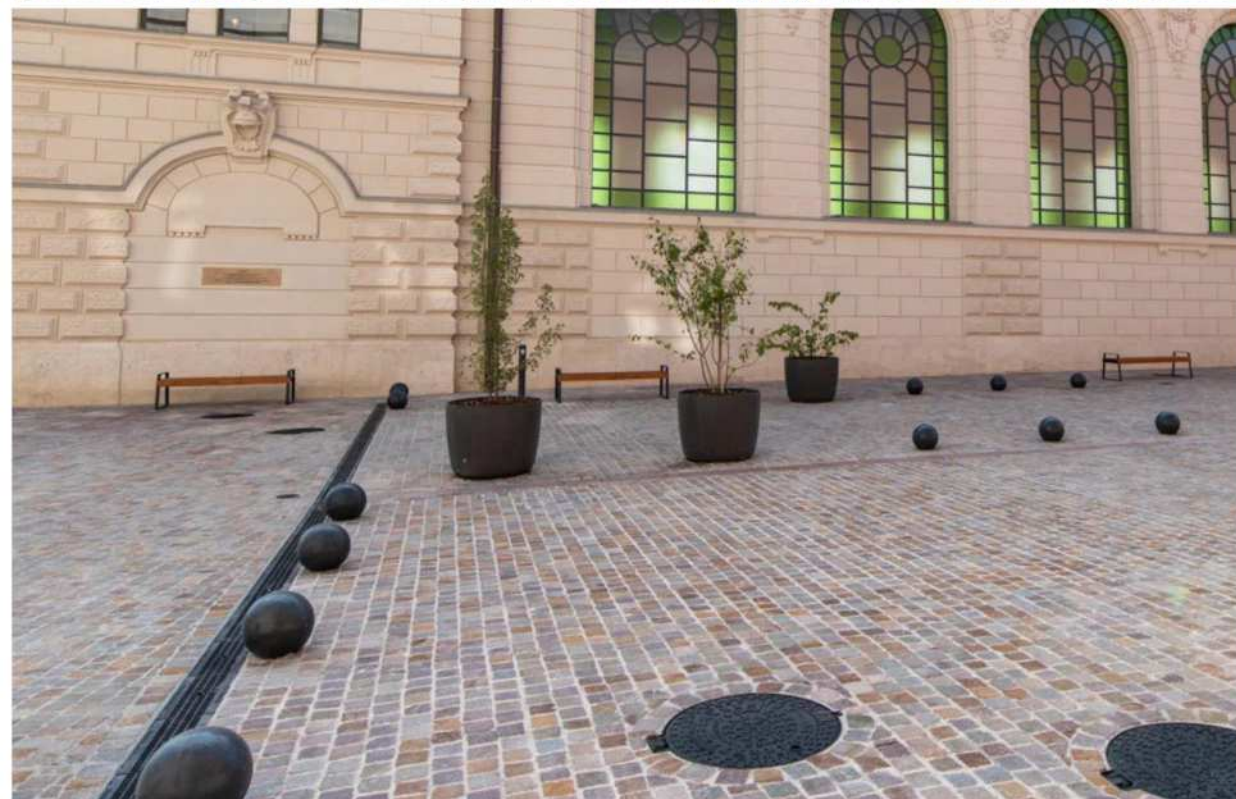

Porfidi Italia 2000 - Via del Porfido, 73 - 38121 - Trento - Italy - Tel +39 0461 992811
info@porfidiitalia2000.it - w w w . p o r f i d i i t a l i a 2 0 0 0 . i t