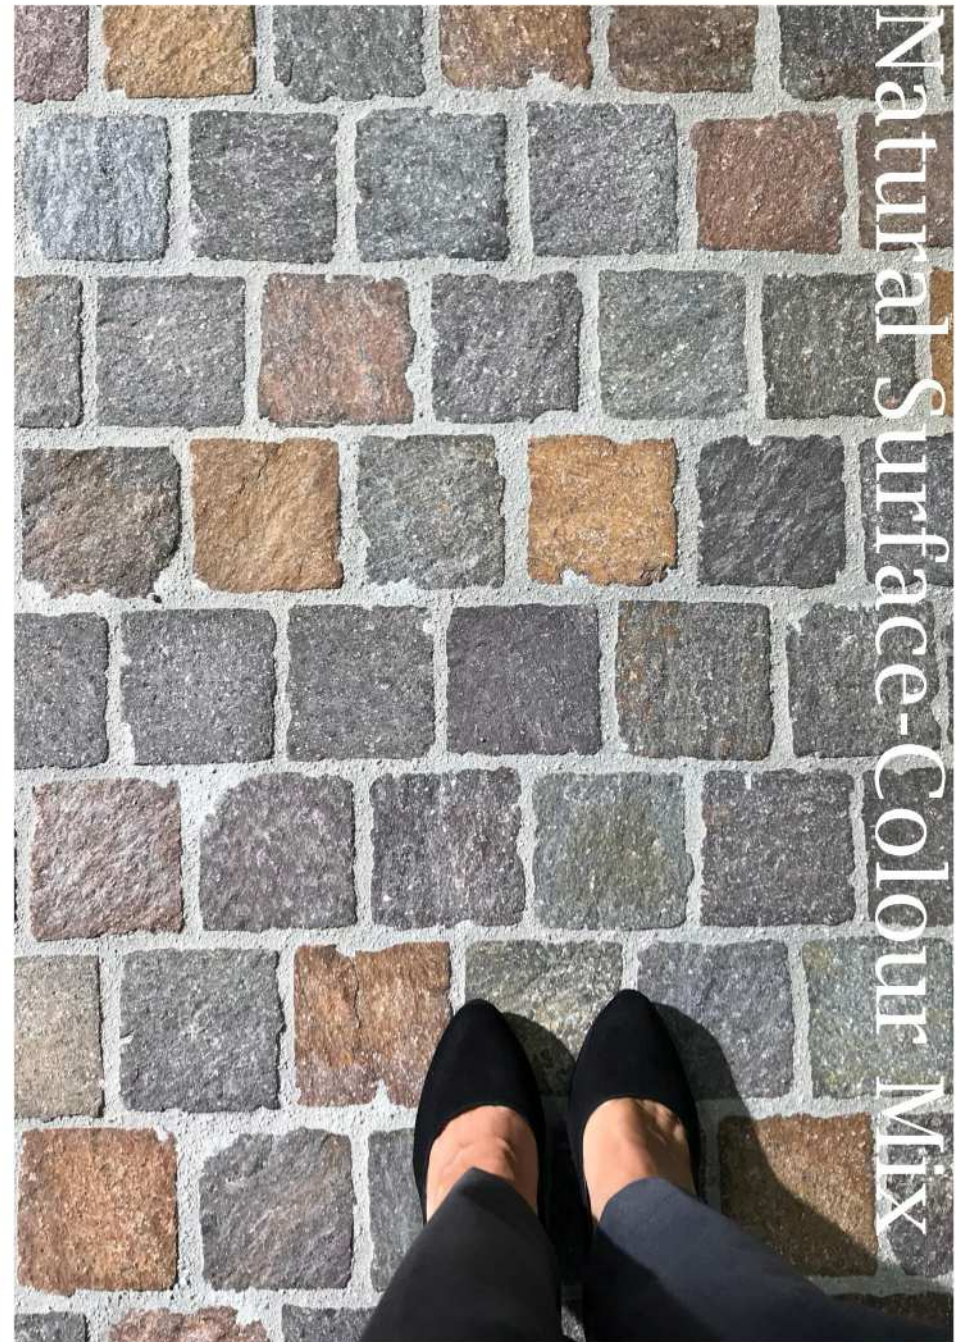

Porphyry colors

Natural Surface-Colour Mix

Porfidi Italia 2000 - Via del Porfido, 73 - 38121 - Trento - Italy - Tel +39 0461 992811
info@porfidiitalia2000.it - w w w . p o r f i d i i t a l i a 2 0 0 0 . i t