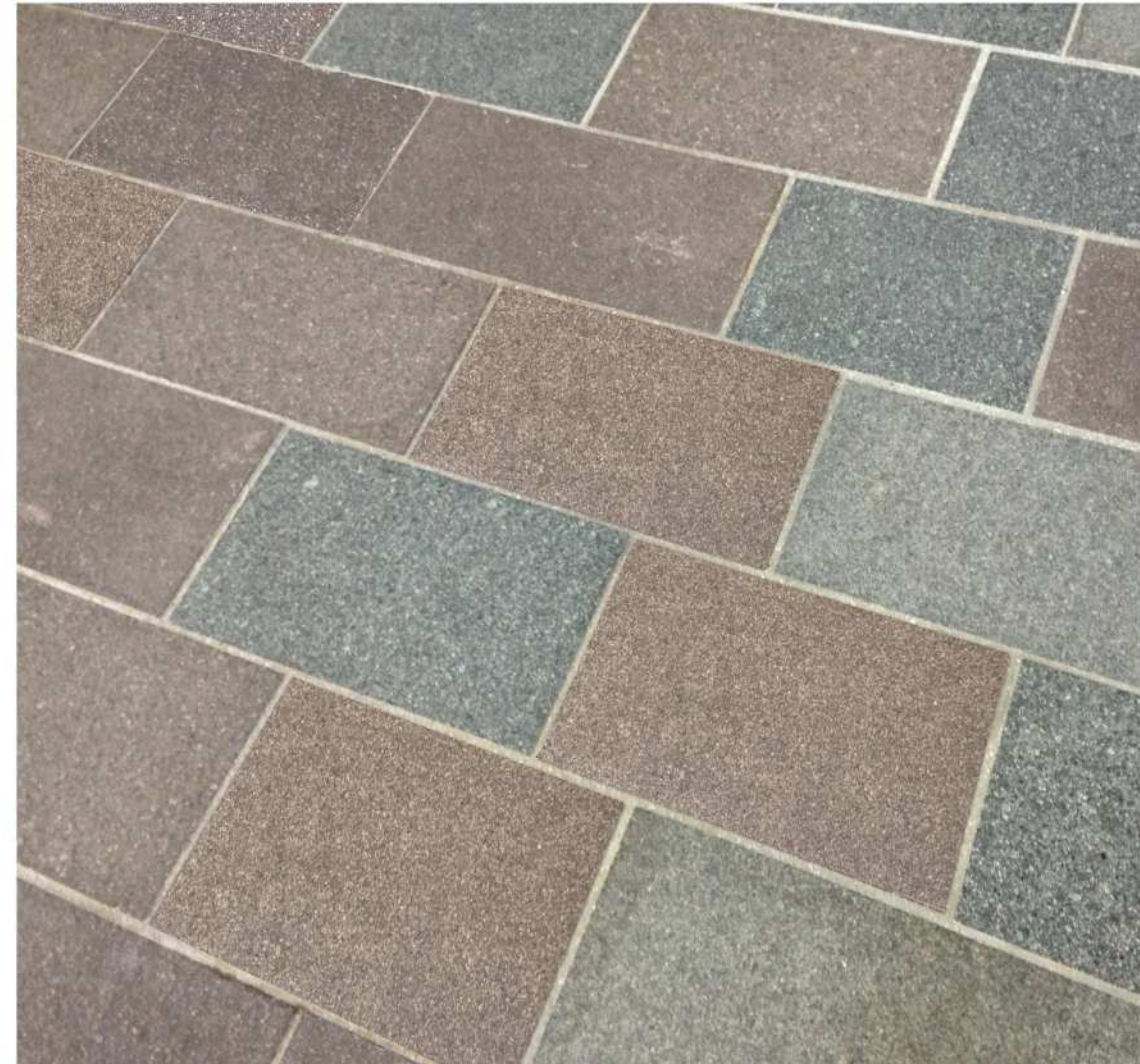

# PORFIDI ITALIA 2000

Porphyry colors

*The Natural Beauty of Porphyry*

Multicolor GREY

## MULTICOLOR GREY

All the colours of massive porphyry  
Available with flamed, brushed,  
honed or polished surface

Tutti i colori del porfido massiccio.  
Disponibile con piano fiammato,  
spazzolato, levigato o lucido